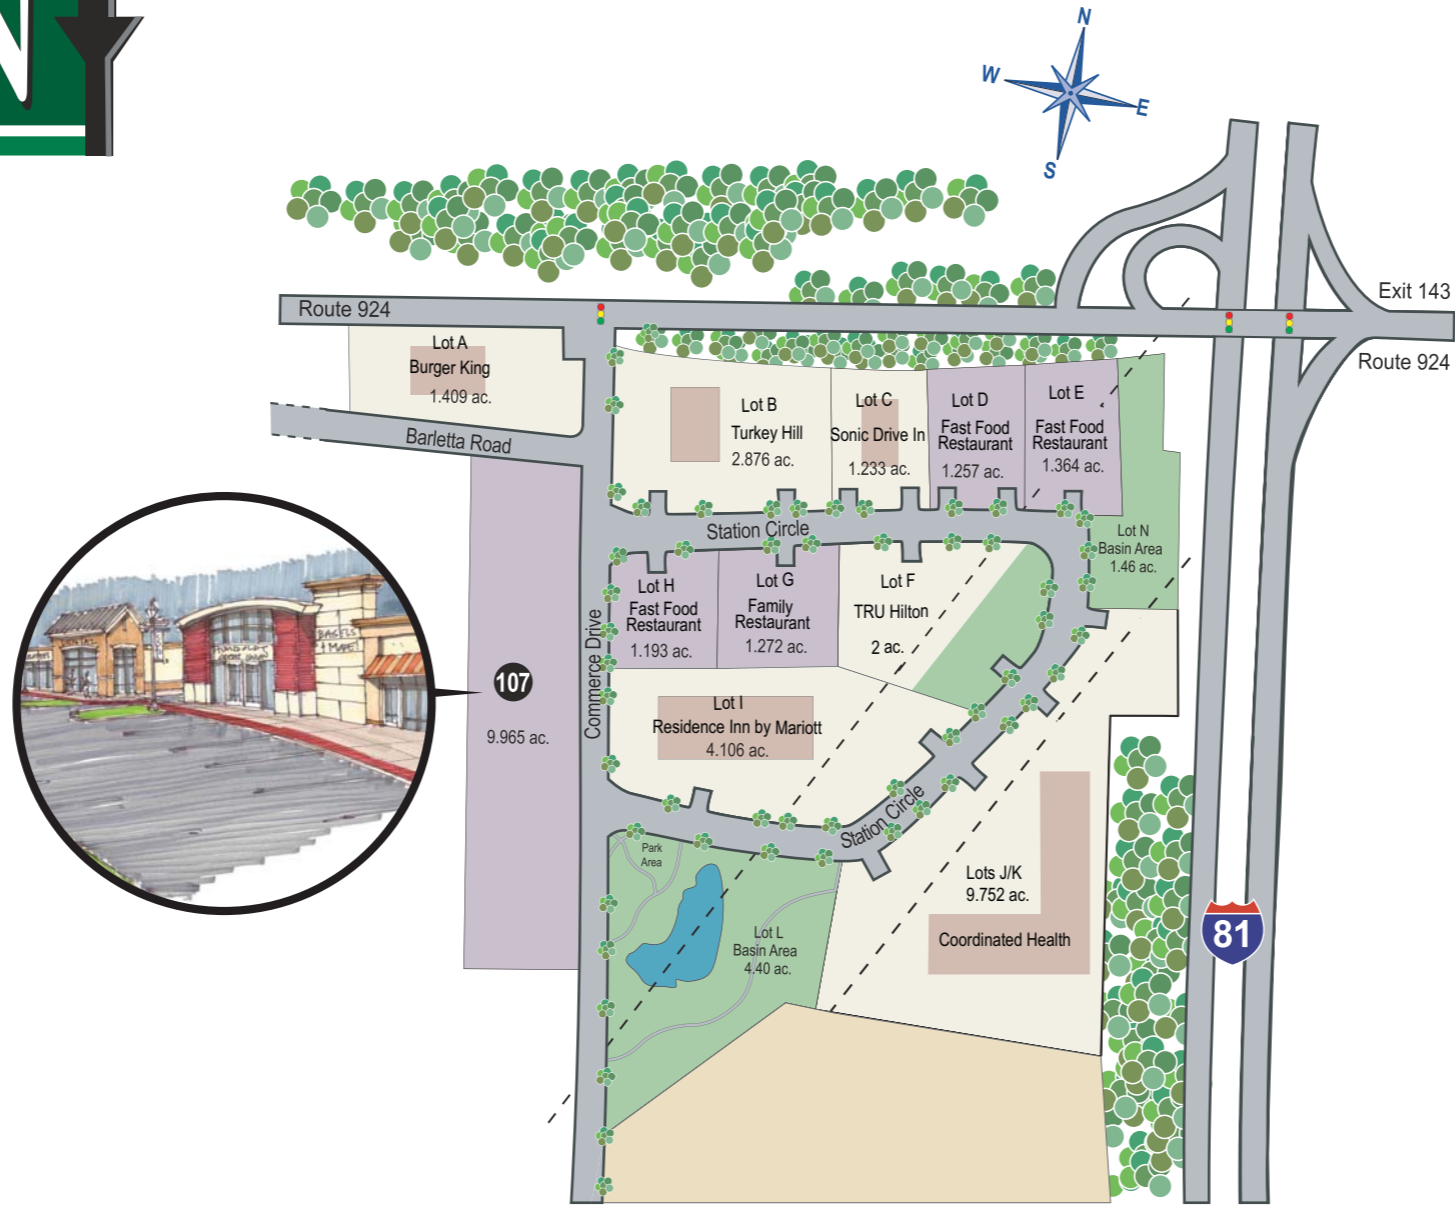

HUMBOLDT STATION

- Retail / Commercial
- Open Area
- Occupied

CAN DO
 1 South Church Street, Suite 200
 Hazleton, Pennsylvania 18201
 (570) 455-1508 | (570) 454-7787 fax
 www.hazletoncando.com