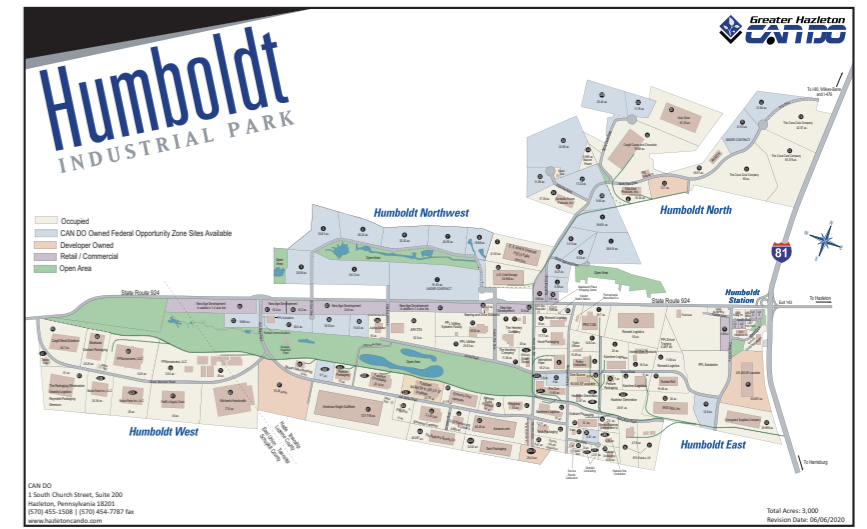

HUMBOLDT STATION

- Retail / Commercial
- Open Area
- Occupied

CAN DO
 1 South Church Street, Suite 200
 Hazleton, Pennsylvania 18201
 (570) 455-1508 | (570) 454-7787 fax
 www.hazletoncando.com